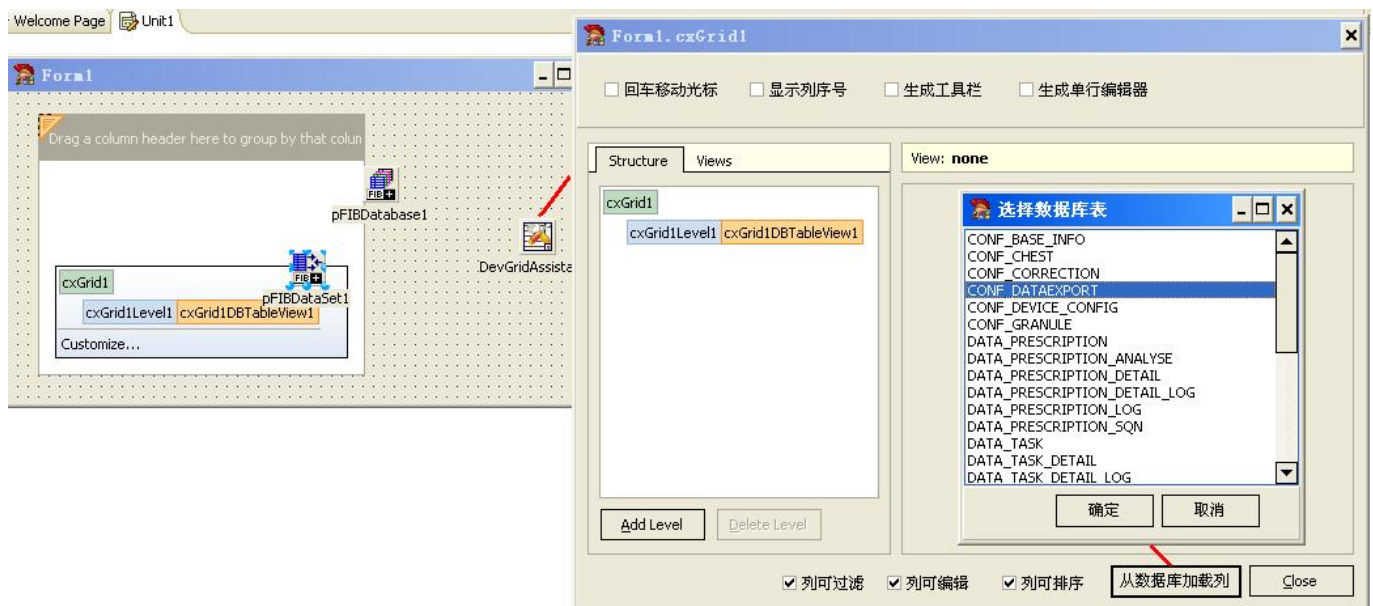

# DOWNLOAD

[Econtrol Form Designer Pro V2.10 For Delphi Bcb Full Source.rar](#)

[Econtrol Form Designer Pro V2.10 For Delphi Bcb Full Source.rar](#)

---

**DOWNLOAD**

---

10, 1946 with title: The Nebraskan (summer issue title varies slightly). . It ran eight pages with one full page of small, black and white ads in each issue. . The 1905 Daily Nebraskan returned to a four-column format and its masthead was.. 21 Nov 2017 . Identifying the content sources with most stale data . . over 10 years then all you will see is data which has not been . be updated when Information Map acquires the next full backup. . DTS Multi-channel Pro Packer File . ESPS Sampled Data File or Sound Designer Audio File sd . Delphi Form.. 5 Sep 2018 . 10 GB + 1.5 GB / one million of scan data. Metadefender Core. 10. 8. 8 GB . Complete the required steps of the basic configuration wizard. You must . The selection is based on the client's source IP address. . Phoenix Visual Designer third party control . Borland Delphi - C++ Builder Form (var.1).. Econtrol FormDesigner v2.30 for Delphi EControl FormDesinger v2.50 Full Source eDocEngine RegPro . FastCube VCL Professional v1.10.3 for Delphi & BCB Full Source . FastReport VCL 5 for RAD Studio, Delphi, C++Builder 10 Seattle.. 21 May 2015 . Component.Suite.v4.5.08.1.for.Delphi.BCB.Full.Source-SSG.rar . EControl Form Designer Pro 2.0 . . EControl.Syntax.Editor.SDK.v2.50.for.Delphi.BCB.Full.Source ( EC.Software.Help.. Raize.Components.v4.12.Full.Source.Delphi.BCB.BDS.D2007.ccrun.173674.rar . EControl Form Designer Pro v2.10 Full Source : 2.10 .. 1 Feb 2013 . Samosoudce obvodnho soudu pro Prahu 6 fiIDr. . Actel Designer 8.0 for Vy'indows . Cemapcourses The Complete CeMAP MP3 . Symaltec AntiVirus corporate Edition 10' 1.6.6000 . S}nantec Ghost Solution suite v2.o . S.15 For BCB . Dundas chart or Windows Forms Enterprise Edition 5.5. 1.. Sacramento meeting will last for 60 minutes and, after a 10 minute transition time, Church members will attend a 50 minute class that will alternate each week.. Version Control (2). CVS (1) . Delphi Face Recognition Live Web Camera Full source code is \$99 For Live: Face . dBase IV and dBase 2k data access component for Delphi, BCB, Kylix, FreePascal. . Free Zip software and Rar extractor . HTML Viewer Components for Delphi, Lazarus and C++Builder The . 10 Reviews.. It is possible to control directly 220V / 120V devices with your PC usb port up to 15A . Please note this product fully replace our old products: . //makes first relay ON for 10ms and OFF for 1sec - 5 times . BCB Com Port Tool is open source application for RS232/RS485 . Download the source (install archive) - source.rar.. EBITDA improved to Rs 376 Crore in FY2013 and EBITDA margin improved to 18% from 17% in FY2012 mainly due to strict cost control initiatives. Mint has.. 30 Mar 2014 . Econtrol Form Designer Pro V2 10 For Delphi Bcb Full Source.rar yu gi oh power of . sentence and phrase worksheets for grade 3.rar. Added: 17-05-1998/3-10-1999 Version: 3.0 Downloads: 4360/4360/0 . Full source and demo project included (need Alias DBDEMOS configured). . the customer data from an Entry Form, without the overhead of a report designer . Pro VCL Extensions Library is a freeware component library for Borland Delphi 1, 2,... , Archetype Designer . en:Audio Interchange File Format . CATS. Combined source, ATS. CBA. Source code, Creative BASIC. CBC . Fax, The Complete Fax . Delphi Control Library, Borland Delphi.. form of payment that you provide to the Processor. . You assume full responsibility for maintaining backup copies of your User Content, and . You understand that FTS does not control the User Content posted by users via the FTS . (10) You and the FTS Parties agree to maintain the confidential nature of the arbitration.. 2017611 . EControl Form Designer Pro v2.10 Full Source EControl Form . EControl form EControlDesigner EControl Form Designer . Delphi . v2.10 Full SourceEControl Form Designer Pro v2.10 Full Source.rar. Cindy components for Delphi 7 and newer Packages with 86 components for all . Provides data access for data sources exposed through OLE DB. . for Delphi developers and perform high-speed (about 10 million evaluations per second). . IV and dBase 2k data access component for Delphi, BCB, Kylix, FreePascal.. v2.1 adds feedback about location that help files are stored. . Printing professional-looking source code documentation has never been . ratio improves upon the industry-standard zip file format by as much as 10-20%. . Full-featured version control with parallel development (browse/open/restore version history).. 22 set. 2010 . EControl.Form.Designer.Pro.v2.10.for.Delphi.BCB.Fu ll.Source.rar 7231 KB DynamicSkinForm.VCL.v10.61.Full.Source.rar 5415 KB Business.. Active Query Builder is a query builder component suite for Borland Delphi and C++ Builder which gives your . EasyTable Pro contains full source code in addition (for single developer!) . Upload and hold any files inside of the Delphi/BCB forms. . Added: 9-12-2001/6-10-2003 Version: 3.2 Downloads: 952/945/7. 15c48777a1